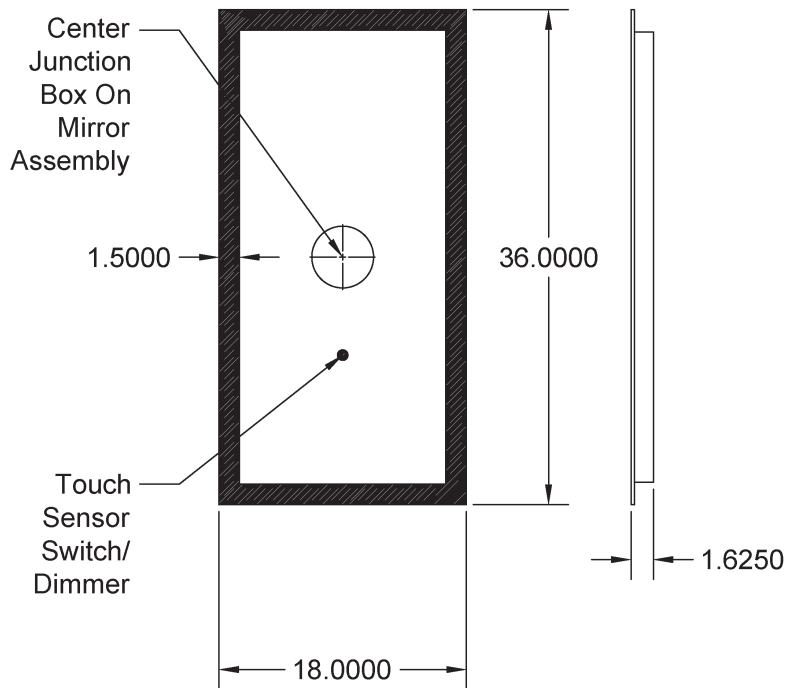

#### Indirect

Light shines indirectly to the side.

### STANDARD SIZES

Matrix Mirrors

# SPECIFICATIONS

L2: Full Frame Edge Frost

## DETAILED DIMENSIONS

**18" X 36"**

Vertical

Horizontal