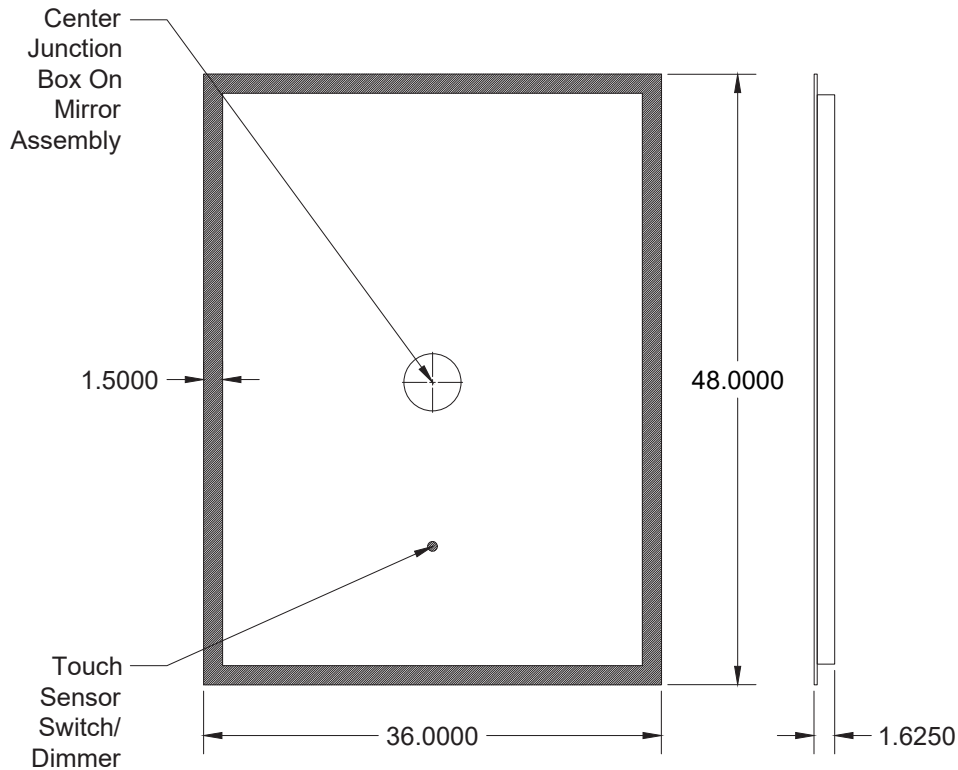

## DETAILED DIMENSIONS

**24" X 36"**

Vertical

Horizontal

## DETAILED DIMENSIONS

**24" X 48"**

Vertical

Horizontal

### Mounting Orientations

Note: drawings may not be to scale.  
All dimensions are noted in inches.

**contact us for custom size options**

3826 Oakcliff Industrial Ct. Doraville, GA 30340  
[www.matrixmirrors.com](http://www.matrixmirrors.com)

## DETAILED DIMENSIONS

**36" X 48"**

Vertical

Horizontal