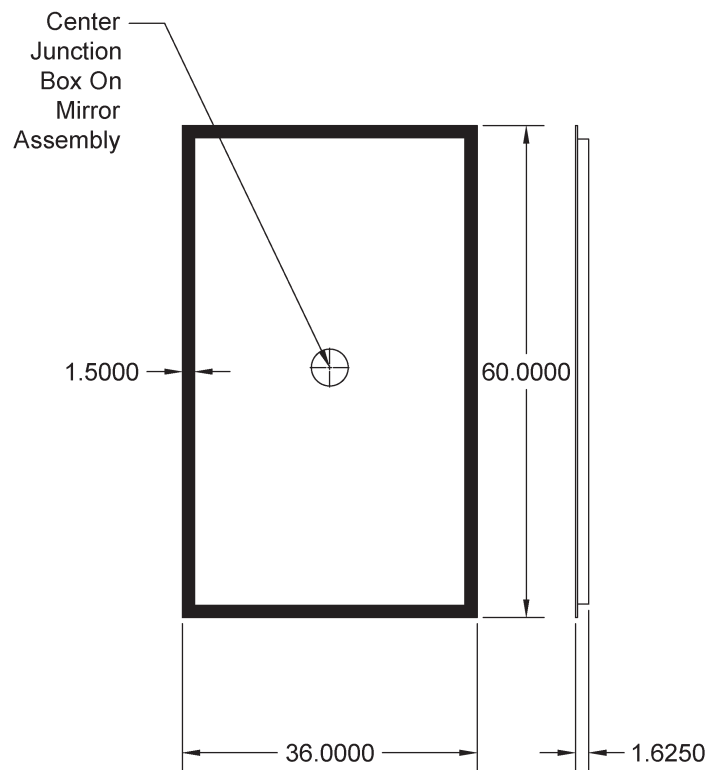

## DETAILED DIMENSIONS

**24" X 48"**

Vertical

Horizontal

## DETAILED DIMENSIONS

**36" X 48"**

Vertical

Horizontal

### Mounting Orientations

Note: drawings may not be to scale.  
All dimensions are noted in inches.

**contact us for custom size options**

3826 Oakcliff Industrial Ct. Doraville, GA 30340  
[www.matrixmirrors.com](http://www.matrixmirrors.com)

## DETAILED DIMENSIONS

**36" X 60"**

Vertical

Horizontal