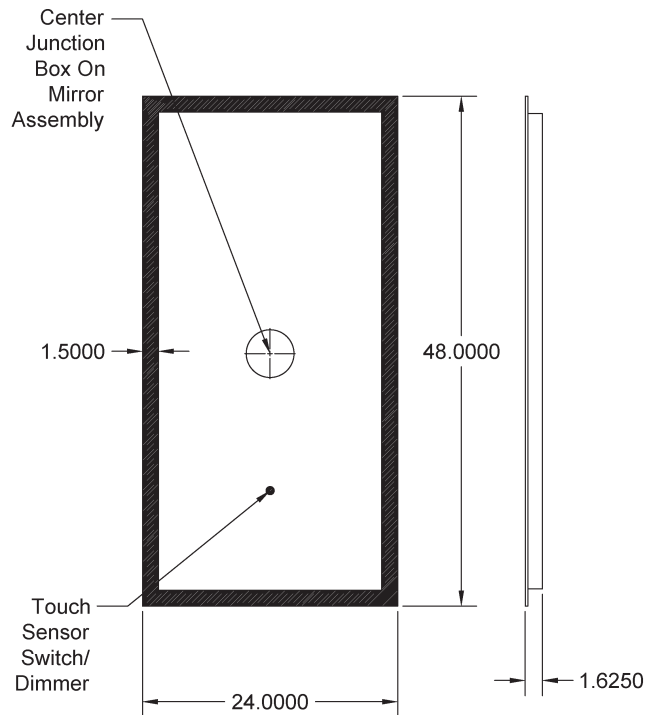

## DETAILED DIMENSIONS

**18" X 36"**

Vertical

Horizontal

## DETAILED DIMENSIONS

**24" X 36"**

Vertical

Horizontal

### Mounting Orientations

Note: drawings may not be to scale.  
All dimensions are noted in inches.

**contact us for custom size options**

3826 Oakcliff Industrial Ct. Doraville, GA 30340  
[www.matrixmirrors.com](http://www.matrixmirrors.com)

## DETAILED DIMENSIONS

**24" X 48"**

Vertical

Horizontal