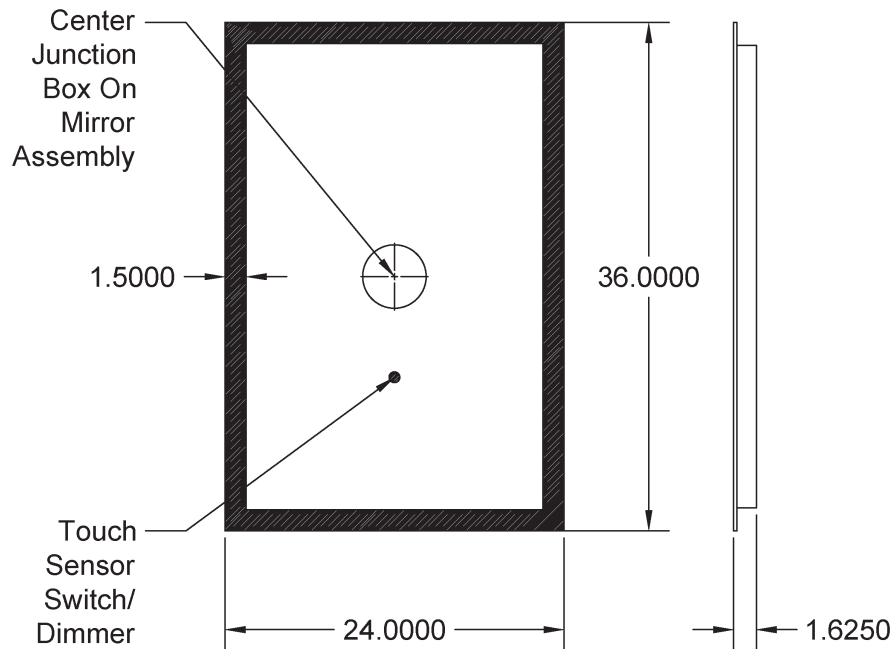

## DETAILED DIMENSIONS

**18" X 36"**

Vertical

Horizontal

### Mounting Orientations

Note: drawings may not be to scale.  
All dimensions are noted in inches.

**contact us for custom size options**

3826 Oakcliff Industrial Ct. Doraville, GA 30340  
[www.matrixmirrors.com](http://www.matrixmirrors.com)

## DETAILED DIMENSIONS

**24" X 36"**

Vertical

Horizontal

## DETAILED DIMENSIONS

**24" X 48"**

Vertical

Horizontal