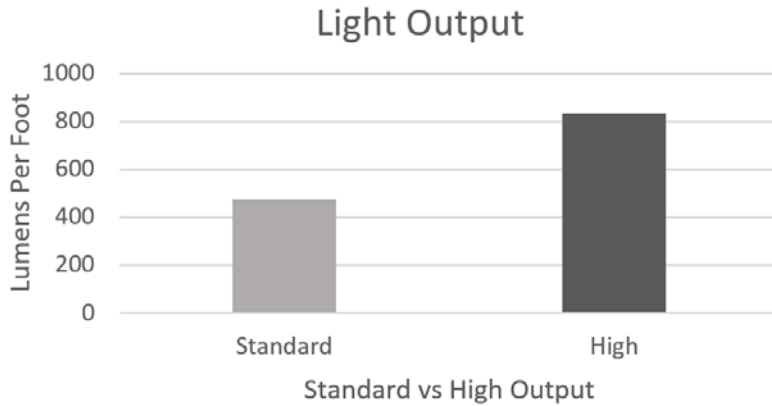

*Note: Weights are approximates

Matrix Mirrors

Technical Details

L5: No Frost, All Side Illumination - Indirect

Wattages, Lumen Outputs, & Weights

<p>18x36 Demister: Small Standard: 1182 lm / 31.5 W High: 1558 lm / 41.5 W</p> <p>24x36 Demister: Small Standard: 1347 lm / 35.9 W High: 1775 lm / 47.3 W</p> <p>32x32 Demister: Small Standard: 1457 lm / 38.8 W High: 1920 lm / 51.2 W</p> <p>30x42 Demister: Small Standard: 1677 lm / 44.7 W High: 2210 lm / 58.9 W</p> <p>36x36 Demister: Small Standard: 1677 lm / 44.7 W High: 2210 lm / 58.9 W</p> <p>42x42 Demister: Small Standard: 2007 lm / 53.5 W High: 2645 lm / 70.5 W</p> <p>24x48 Demister: Small Standard: 1677 lm / 44.7 W High: 2210 lm / 58.9 W</p>	<p>36x42 Demister: Small Standard: 1842 lm / 49.1 W High: 2428 lm / 64.7 W</p> <p>36x48 Demister: Medium Standard: 2007 lm / 53.5 W High: 2645 lm / 70.5 W</p> <p>24x60 Demister: Medium Standard: 2007 lm / 53.5 W High: 2645 lm / 70.5 W</p> <p>36x60 Demister: Large Standard: 2337 lm / 62.3 W High: 3080 lm / 82.1 W</p> <p>42x60 Demister: Large Standard: 2502 lm / 66.7 W High: 3298 lm / 87.9 W</p> <p>30x72 Demister: Large Standard: 2502 lm / 66.7 W High: 3298 lm / 87.5 W</p>
<p>Anti-Fog Demister Wattages</p> <p>Small + 30 W</p> <p>Medium + 63 W</p> <p>Large + 96 W</p>	

(*Each light source can be placed on a separate switch.)

Matrix Mirrors

Technical Details

L5: No Frost, All Side Illumination - Indirect

Performance Data

50,000 hours reached at two hours a day over 68 years

*Highest temperature measured within the fixture during stress testing. Temperature varies depending on style and footage of LEDs.

5965 Peachtree Corners East, Suite A-1. Norcross, GA 30071
www.matrixmirrors.com