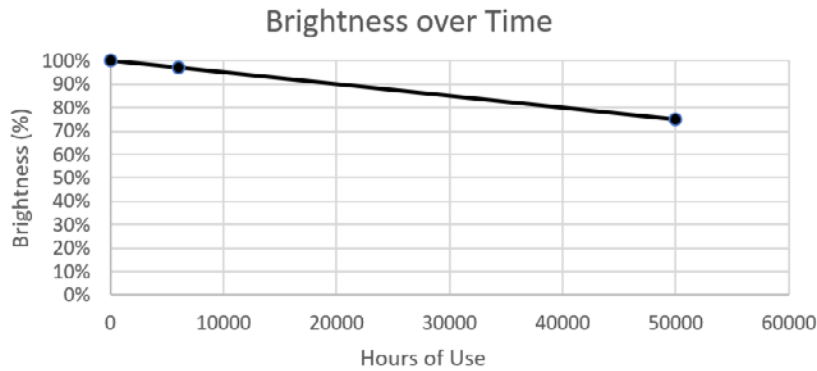

(*Each light source can be placed on a separate switch.)

Matrix Mirrors

Technical Details

L5: No Frost, All Side Illumination - Indirect

Performance Data

50,000 hours reached at two hours a day over 68 years

*Highest temperature measured within the fixture during stress testing. Temperature varies depending on style and footage of LEDs.

5965 Peachtree Corners East, Suite A-1. Norcross, GA 30071
www.matrixmirrors.com