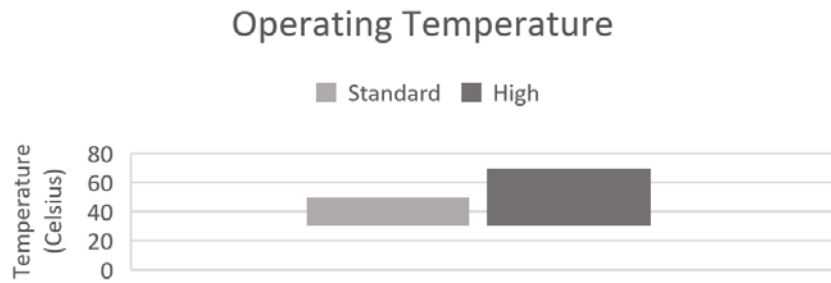

Matrix Mirrors

Technical Details

L5: No Frost, All Side Illumination - Indirect

GENERAL DETAILS

LIGHT OPTIONS

Indirect

Back lighting illumination.

- General lighting
- Ambiance

(*Each light source can be placed on a separate switch.)

Matrix Mirrors

Technical Details

L5: No Frost, All Side Illumination - Indirect

Performance Data

50,000 hours reached at two hours a day over 68 years

*Highest temperature measured within the fixture during stress testing. Temperature varies depending on style and footage of LEDs.

5965 Peachtree Corners East, Suite A-1. Norcross, GA 30071
www.matrixmirrors.com