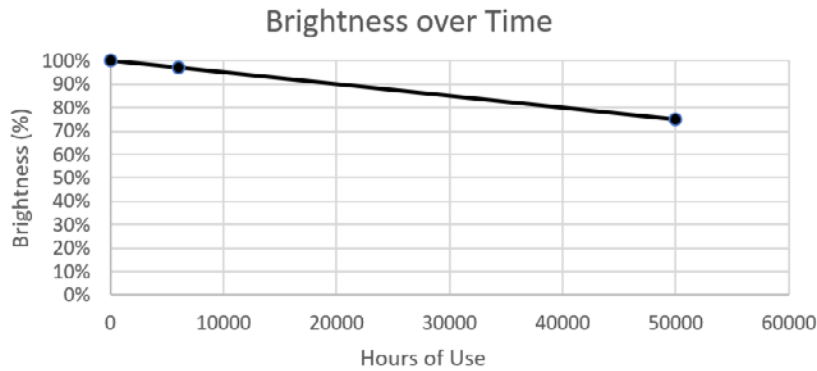

### LIGHT OPTIONS

#### Direct & Indirect

Light shines directly forward and ahead.

- Task Lighting
- General Lighting
- Ambiance

(\*Each light source can be placed on a separate switch.)

Matrix Mirrors

## Performance Data

50,000 hours reached at two hours a day over 68 years

\*Highest temperature measured within the fixture during stress testing. Temperature varies depending on style and footage of LEDs.