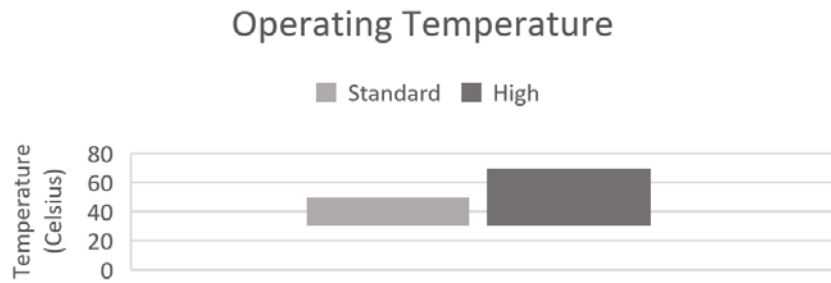

*Highest temperature measured within the fixture during stress testing. Temperature varies depending on style and footage of LEDs.