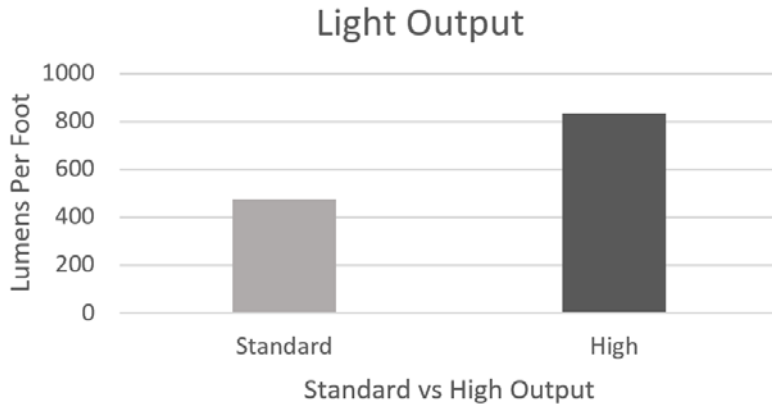

*Highest temperature measured within the fixture during stress testing. Temperature varies depending on style and footage of LEDs.