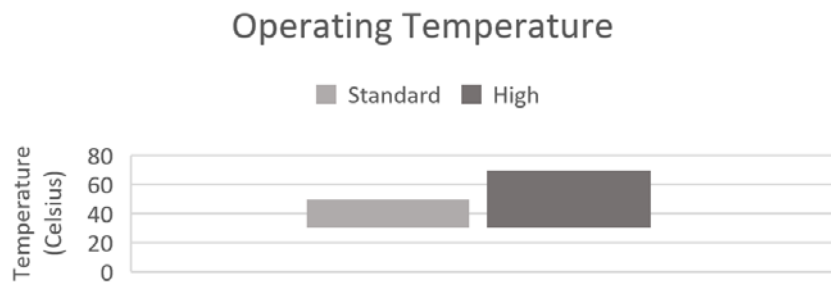

Matrix Mirrors

Technical Details

L8: Single Long Side Edge Frost - Direct

GENERAL DETAILS

LIGHT OPTIONS

Direct

Light shines directly forward.

- Task Lighting

(*Each light source can be placed on a separate switch.)

Matrix Mirrors

Technical Details

L8: Single Long Side Edge Frost - Direct

Performance Data

50,000 hours reached at two hours a day over 68 years

*Highest temperature measured within the fixture during stress testing. Temperature varies depending on style and footage of LEDs.