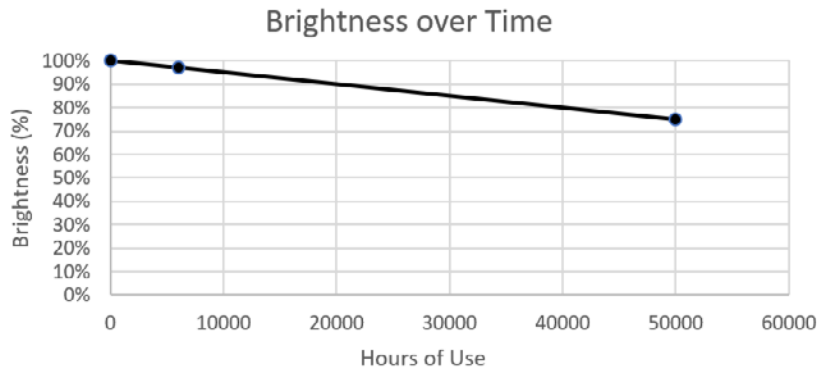

(*Each light source can be placed on a separate switch.)

Matrix Mirrors

Technical Details

L8: Single Long Side Edge Frost - Direct

Performance Data

50,000 hours reached at two hours a day over 68 years

*Highest temperature measured within the fixture during stress testing. Temperature varies depending on style and footage of LEDs.