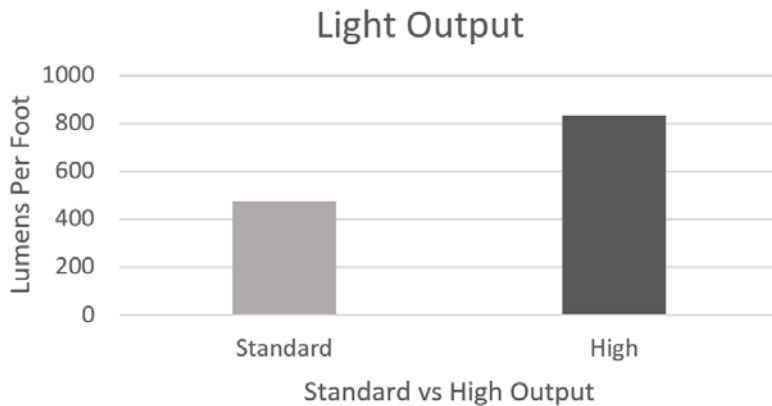

Technical Details

L8: Single Long Side Edge Frost - Direct

Wattages, Lumen Outputs, & Weights

| | |
|---|---|
| <p>18x36 Demister: Small Standard: 469 lm / 12.5 W High: 618 lm / 16.4 W</p> <p>24x36 Demister: Small Standard: 469 lm / 12.5 W High: 618 lm / 16.4 W</p> <p>32x32 Demister: Small Standard: 414 lm / 11.0 W High: 545 lm / 14.5 W</p> <p>30x42 Demister: Small Standard: 551 lm / 14.7 W High: 727 lm / 19.3 W</p> <p>36x36 Demister: Small Standard: 469 lm / 12.5 W High: 618 lm / 16.4 W</p> <p>42x42 Demister: Small Standard: 551 lm / 14.7 W High: 727 lm / 19.3 W</p> <p>24x48 Demister: Small Standard: 634 lm / 16.9 W High: 835 lm / 22.2 W</p> | <p>36x42 Demister: Small Standard: 551 lm / 14.7 W High: 727 lm / 19.3 W</p> <p>36x48 Demister: Medium Standard: 634 lm / 16.9 W High: 835 lm / 22.2 W</p> <p>24x60 Demister: Medium Standard: 799 lm / 21.3 W High: 1053 lm / 28.1 W</p> <p>36x60 Demister: Large Standard: 799 lm / 21.3 W High: 1053 lm / 28.1 W</p> <p>42x60 Demister: Large Standard: 799 lm / 21.3 W High: 1053 lm / 28.1 W</p> <p>30x72 Demister: Large Standard: 964 lm / 25.7 W High: 1270 lm / 33.8 W</p> |
| <p>Anti-Fog Demister Wattages</p> <p>Small + 30 W</p> <p>Medium + 63 W</p> <p>Large + 96 W</p> | |

(*Each light source can be placed on a separate switch.)

Matrix Mirrors

Technical Details

L8: Single Long Side Edge Frost - Direct

Performance Data

50,000 hours reached at two hours a day over 68 years

*Highest temperature measured within the fixture during stress testing. Temperature varies depending on style and footage of LEDs.