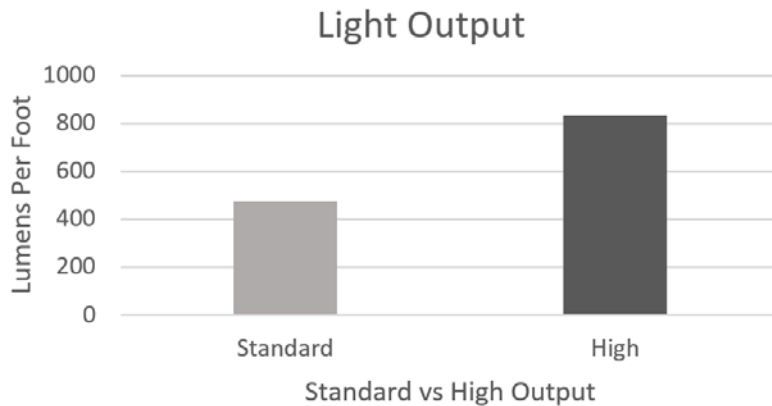

*Highest temperature measured within the fixture during stress testing. Temperature varies depending on style and footage of LEDs.