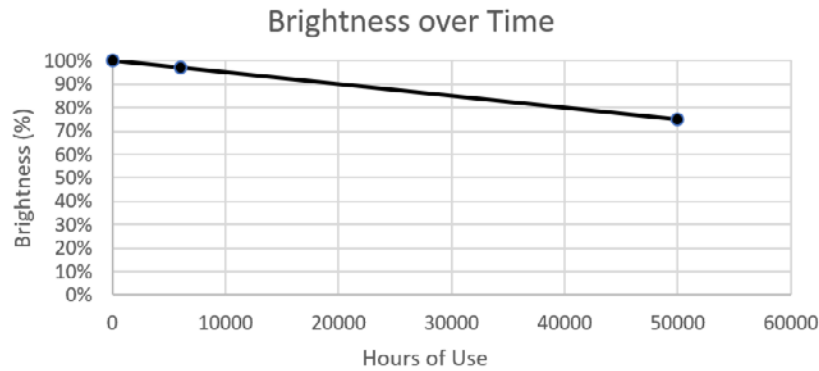

Performance Data

50,000 hours reached at two hours a day over 68 years