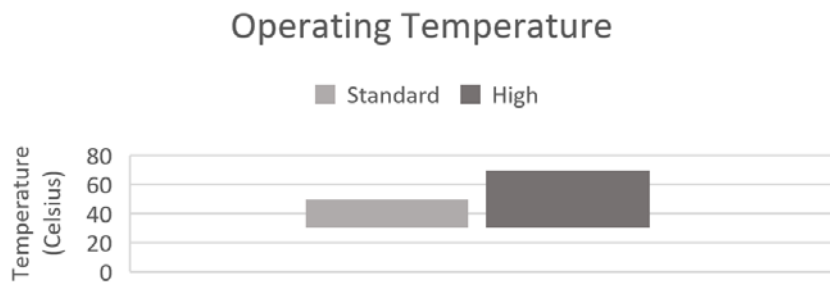

*Highest temperature measured within the fixture during stress testing. Temperature varies depending on style and footage of LEDs.