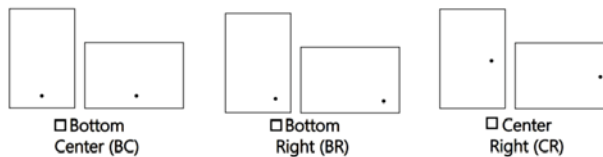

Matrix Mirrors

Technical Details

L10: Single Short Side Edge Frost - Direct Touch

Matrix Mirrors

Technical Details

L10: Single Short Side Edge Frost - Direct Touch

GENERAL DETAILS

FEATURES AND OPTIONS - Direct Touch

Color Temperatures	<ul style="list-style-type: none"> • 2700K • 3000K • 3500K • 4000K • 5000K • Color Switchable (3000K, 4000k, 6500K)
Light Outputs	<ul style="list-style-type: none"> • Standard - 500 lumens/ft delivered • High - 406 lumens/ft delivered
Anti-Fog Demister	<ul style="list-style-type: none"> • 120V input demister removes fog from central portion of mirror. • Non-dimming. The demister must be placed on an independent switch. • Can be on same switch as mirror power if it is 120V non-dimming
Nightlight	<ul style="list-style-type: none"> • Low light triggers activation of nightlight • 1w/ft 2700K • Can be left active at all times or placed on a non-dimming switch • Not available with "Direct & Indirect" models • Requires independent 120V input
Driver	<ul style="list-style-type: none"> • 120-277VAC Non-Dimming
CRI	<ul style="list-style-type: none"> • Standard output: 90+ • High output: 94+
Color Switchable	<ul style="list-style-type: none"> • Color switchable LED option available with the Touch Sensor option • Switch between 2700k, 4000k, and 6500k (must select high output)
Design Advantages	<ul style="list-style-type: none"> • Anodized aluminum frame • Built-in light diffusion • Vertical or horizontal mounting • Quick and simple installation • 1/4" glass • Warranty for glass, electrical parts, LEDs, and drivers • Custom Sizing

Custom Options Contact Matrix Mirrors to discuss custom capabilities

Touch Sensor Placement

Matrix Mirrors

Technical Details

L10: Single Short Side Edge Frost - Direct Touch

STANDARD SIZES - L10

18x36
(24.75 lbs)