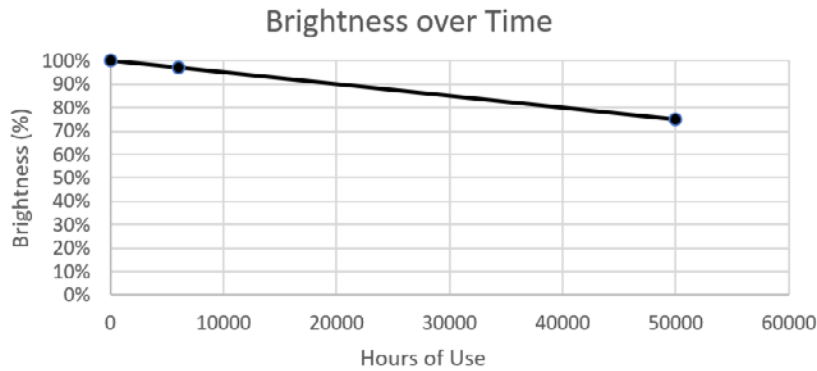

(*Each light source can be placed on a separate switch.)

Matrix Mirrors

Technical Details

L10: Single Short Side Edge Frost - Direct Touch

Performance Data

50,000 hours reached at two hours a day over 68 years

*Highest temperature measured within the fixture during stress testing. Temperature varies depending on style and footage of LEDs.

5965 Peachtree Corners East, Suite A-1. Norcross, GA 30071
www.matrixmirrors.com