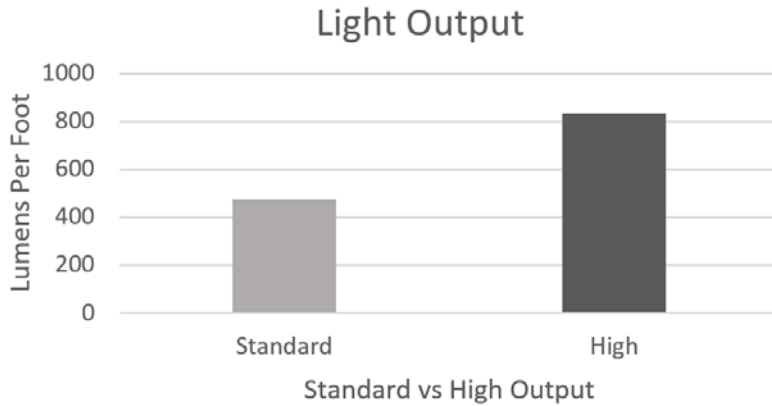

L10: Single Short Side Edge Frost - Direct Touch

Wattages, Lumen Outputs, & Weights

<p>18x36 Demister: Small Standard: 221 lm / 5.9 W High: 292 lm / 7.7 W</p> <p>24x36 Demister: Small Standard: 304 lm / 8.1 W High: 400 lm / 10.6 W</p> <p>32x32 Demister: Small Standard: 414 lm / 11.0 W High: 545 lm / 14.5 W</p> <p>30x42 Demister: Small Standard: 386 lm / 10.3 W High: 509 lm / 13.5 W</p> <p>36x36 Demister: Small Standard: 469 lm / 12.5 W High: 618 lm / 16.4 W</p> <p>42x42 Demister: Small Standard: 551 lm / 14.7 W High: 727 lm / 19.3 W</p> <p>24x48 Demister: Small Standard: 304 lm / 8.1 W High: 400 lm / 10.6 W</p>	<p>36x42 Demister: Small Standard: 304 lm / 8.1 W High: 400 lm / 10.6 W</p> <p>36x48 Demister: Medium Standard: 304 lm / 8.1 W High: 400 lm / 10.6 W</p> <p>24x60 Demister: Medium Standard: 600 lm / 17.6 W High: 870 lm / 23.2 W</p> <p>36x60 Demister: Large Standard: 304 lm / 8.1 W High: 400 lm / 10.6 W</p> <p>42x60 Demister: Large Standard: 551 lm / 14.7 W High: 727 lm / 19.3 W</p> <p>30x72 Demister: Large Standard: 386 lm / 10.3 W High: 509 lm / 13.5 W</p>
<p>Anti-Fog Demister Wattages</p> <p>Small + 30 W</p> <p>Medium + 63 W</p> <p>Large + 96 W</p>	

Matrix Mirrors

Technical Details

L10: Single Short Side Edge Frost - Direct Touch

GENERAL DETAILS

LIGHT OPTIONS

Direct

Light shines directly forward.

- Task Lighting

(*Each light source can be placed on a separate switch.)

Matrix Mirrors

Technical Details

L10: Single Short Side Edge Frost - Direct Touch

Performance Data

50,000 hours reached at two hours a day over 68 years

*Highest temperature measured within the fixture during stress testing. Temperature varies depending on style and footage of LEDs.

5965 Peachtree Corners East, Suite A-1. Norcross, GA 30071
www.matrixmirrors.com