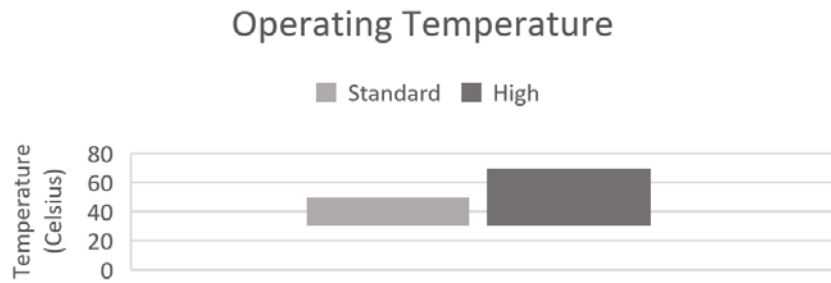

Matrix Mirrors

Technical Details

L10: Single Short Side Edge Frost - Direct Touch

GENERAL DETAILS

LIGHT OPTIONS

Direct

Light shines directly forward.

- Task Lighting

(*Each light source can be placed on a separate switch.)

Matrix Mirrors

Technical Details

L10: Single Short Side Edge Frost - Direct Touch

Performance Data

50,000 hours reached at two hours a day over 68 years

*Highest temperature measured within the fixture during stress testing. Temperature varies depending on style and footage of LEDs.

5965 Peachtree Corners East, Suite A-1. Norcross, GA 30071
www.matrixmirrors.com