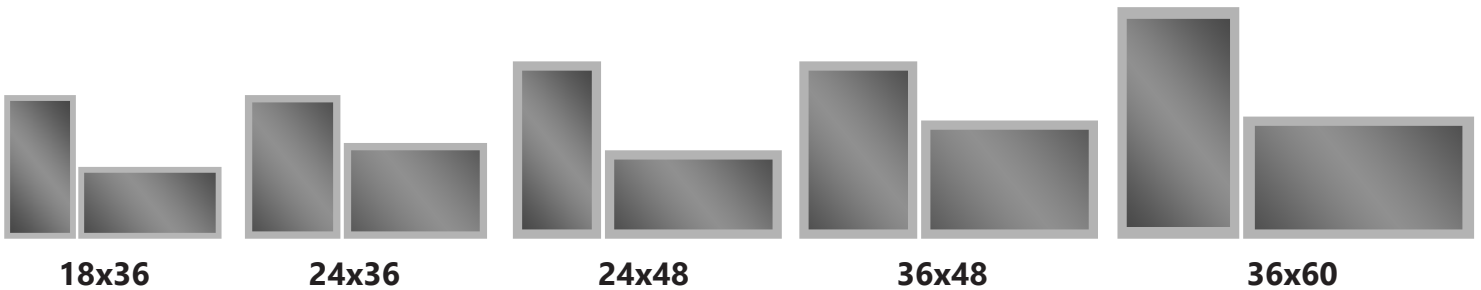

L2

Full frame inset frosted mirror. Indirect lit.

Light Option:

Standard Sizes:

Configurations:

Type		Style	Illumination		Size		Output		CCT		Driver		Mounting		Accessories	
LED	L	02	Indirect	I	18"x36"	1836	Standard	S	2700K	27	120-277VAC	E	Vertical	1	None	NA
					24"x36"	2436	High	H	3000K	30	120V-277VAC				V	Universal
					24"x48"	2448			3500K	35	0-10V	N				
					36"x48"	3648			4000K	40	Non-Dimming					Anti-fog / Touch Sensor
					36"x60"	3660			5000K	50						
					Custom	0000			Tunable**	00						

**Tunable" CCT is "High" Output with option "N" driver and "Touch Sensor" by default

***"Touch Sensor" is only available with option "N" driver

***"Touch Sensor" is not available in sizes larger than 36x48